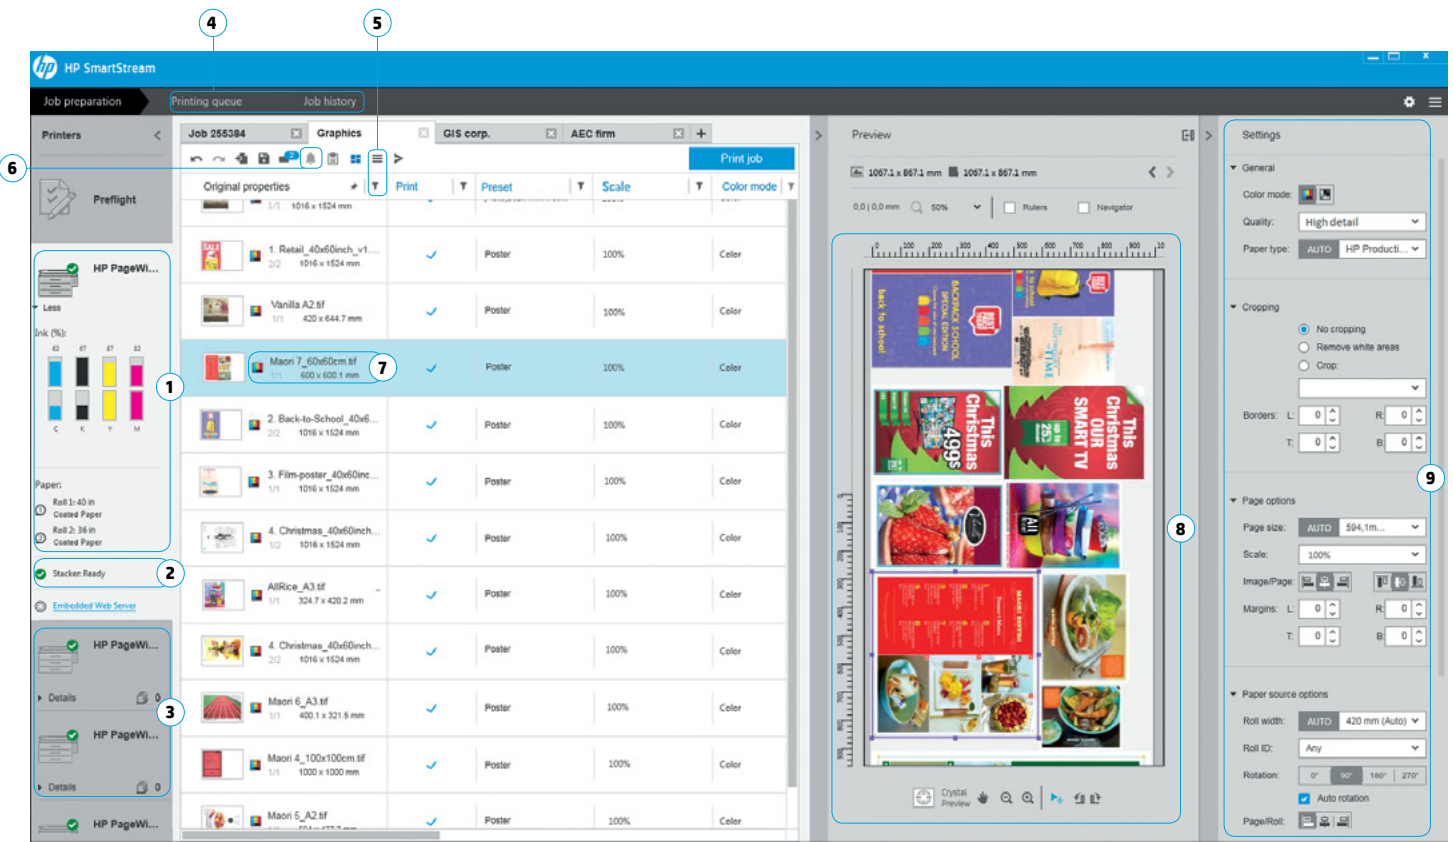

## EFFICIENCY

Your production workflow just better

- Help improve your current technical production **workflow efficiency** for single, multiple operator environments
- Empower your current production workflow with the intuitive HP SmartStream Preflight Manager
- Run HP PageWide XL, HP DesignJet production accessories—like online folder, high-capacity/integrated stacker
- Manage all connected HP PageWide XL and HP DesignJet production printers in your fleet

## GROWTH

Expand with color production

- Efficiently produce all your GIS maps and point-of-sale (POS) posters on HP PageWide XL printers
- Preview color, just as it will print, and adjust settings with interactive **HP Crystal Preview Technology**
- Get the most out of your media with nesting designed to minimize paper waste
- Get accurate data for invoicing—job report summary even includes pixel coverage

## HP SmartStream software—Help improve your productivity and operator efficiency

1. Detailed information about printer status, ink level, loaded media, and pages in the queue to be printed
2. Production accessories integration: online folder, high-capacity and top stackers
3. Multi-printer support—manage all connected HP PageWide XL and HP DesignJet production printers in your fleet
4. Visualize the status of your job through the Printing queue and Job history panel; Job history allows you to easily make reprints
5. Filtering option and extract feature—multi-page job management
6. Resolution center—automatic detection of potential PDF and layout issues
7. Paper size and type (color or monochrome) automatically detected
8. HP Crystal Preview Technology—preview color just as it will print
9. Adjust all your printing settings per page, file, or job